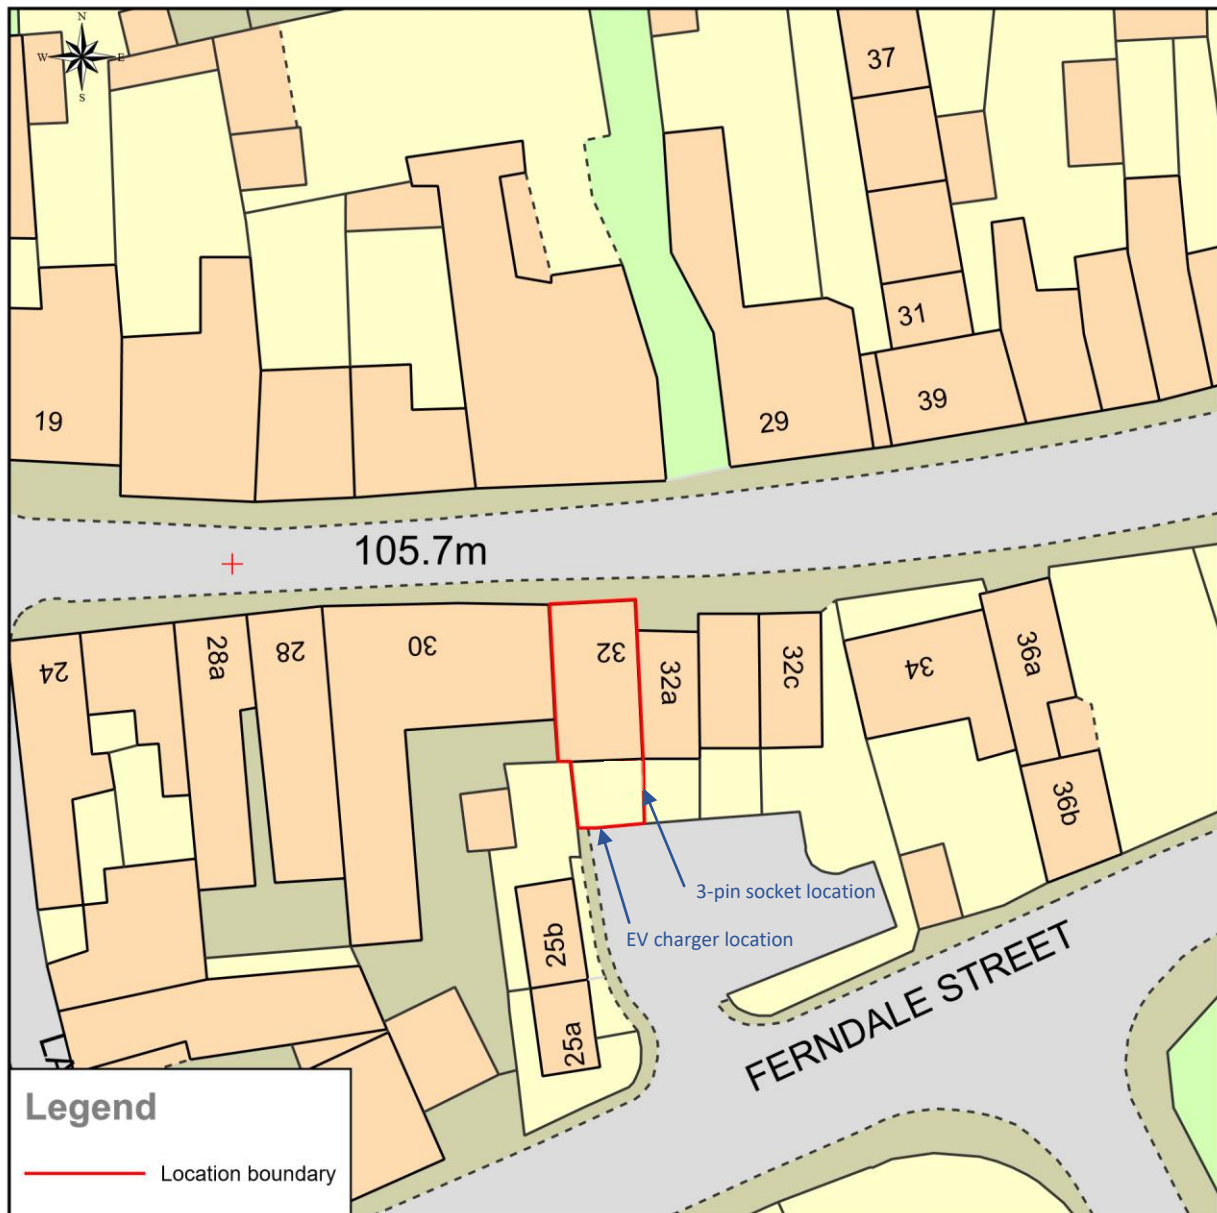

# Site Plan/Block Plan/Block Plan/Block Plan of sn77aa

This Plan includes the following Licensed Data: OS MasterMap Colour PDF Site Plan/Block Plan by the Ordnance Survey National Geographic Database and incorporating surveyed revision available at the date of production. Reproduction in whole or in part is prohibited without the prior permission of Ordnance Survey. The representation of a road, track or path is no evidence of a right of way. The representation of features, as lines is no evidence of a property boundary. © Crown copyright and database rights, 2016. Ordnance Survey 0100031673

0m 5m 10m 15m 20m 25m 30m 35m 40m

Scale: 1:500, paper size: A4

32 London Street

BLO 001